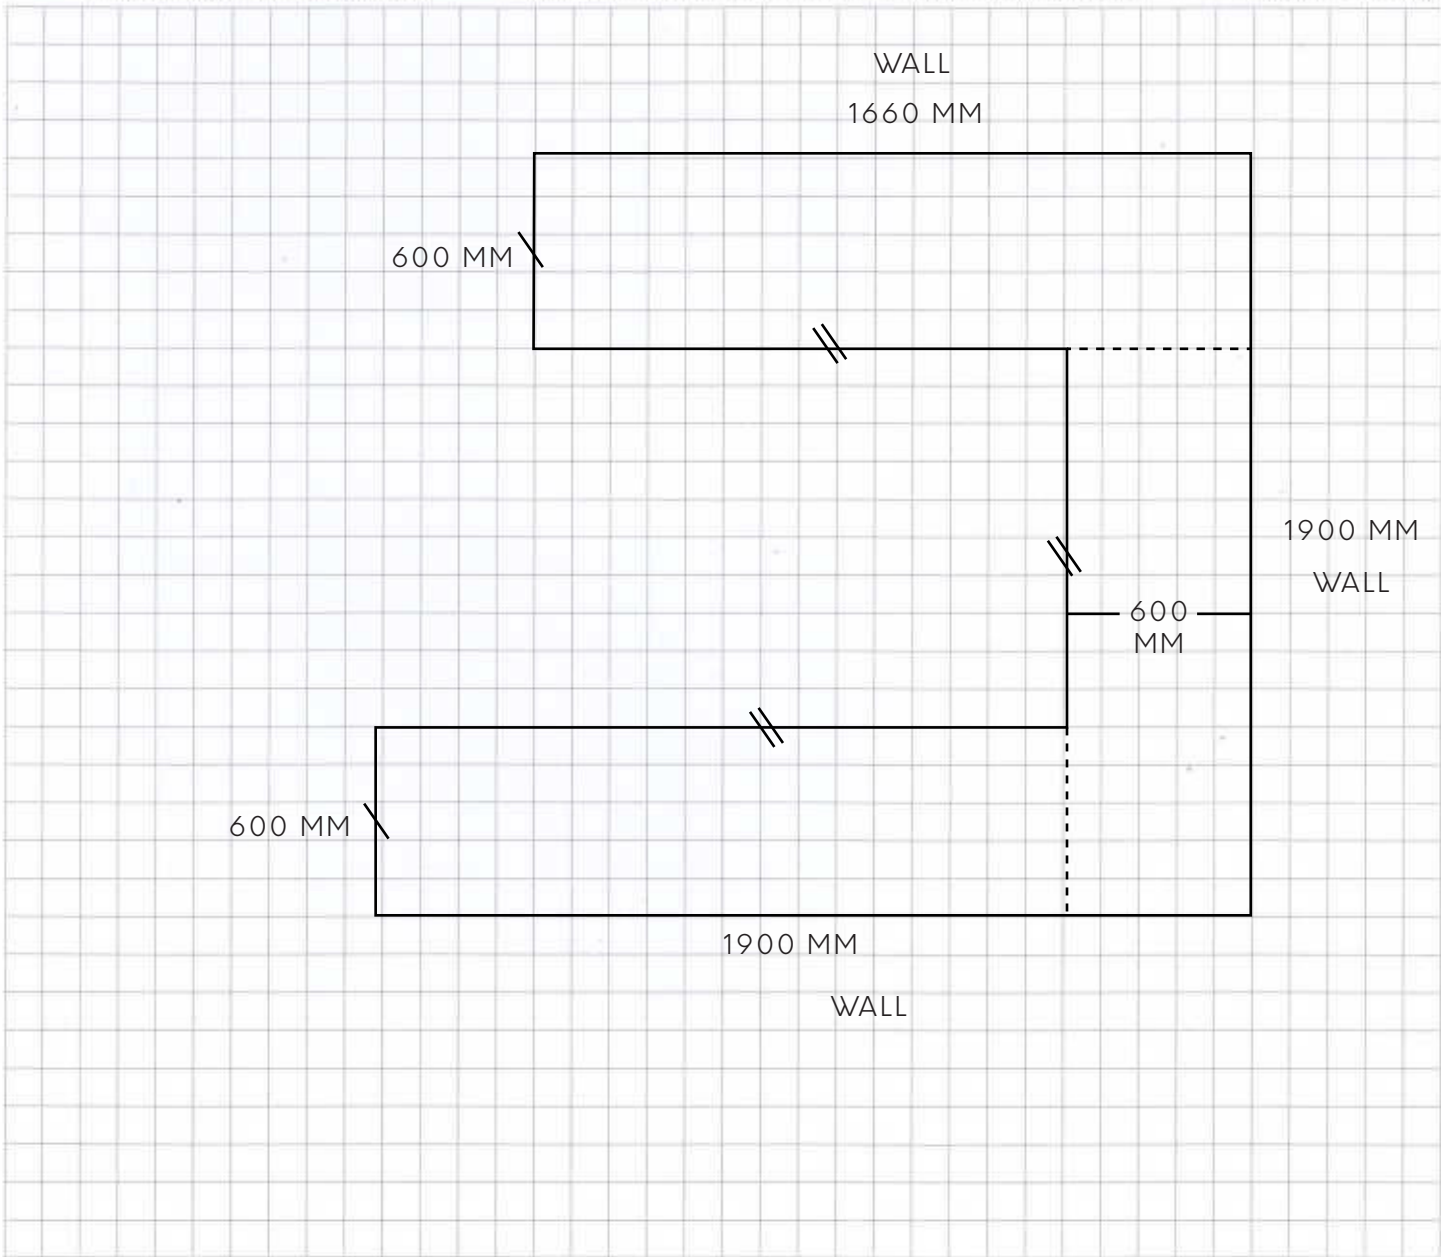

Name Date Ordered

Address Date Due

ph Order Ref 25mm
 TICK PROFILE 180° 90° D S/Q TIGHT D ABS 33mm
 39mm

Brand Laminex Colour White Valencia Finish Natural

THESE SIZES INCLUDE ALL RELEVANT OVERHANGS.

Denotes Rolled Edge Denotes Square Laminated Edge

PRICE \$ G.S.T. \$ = TOTAL (including G.S.T.) \$